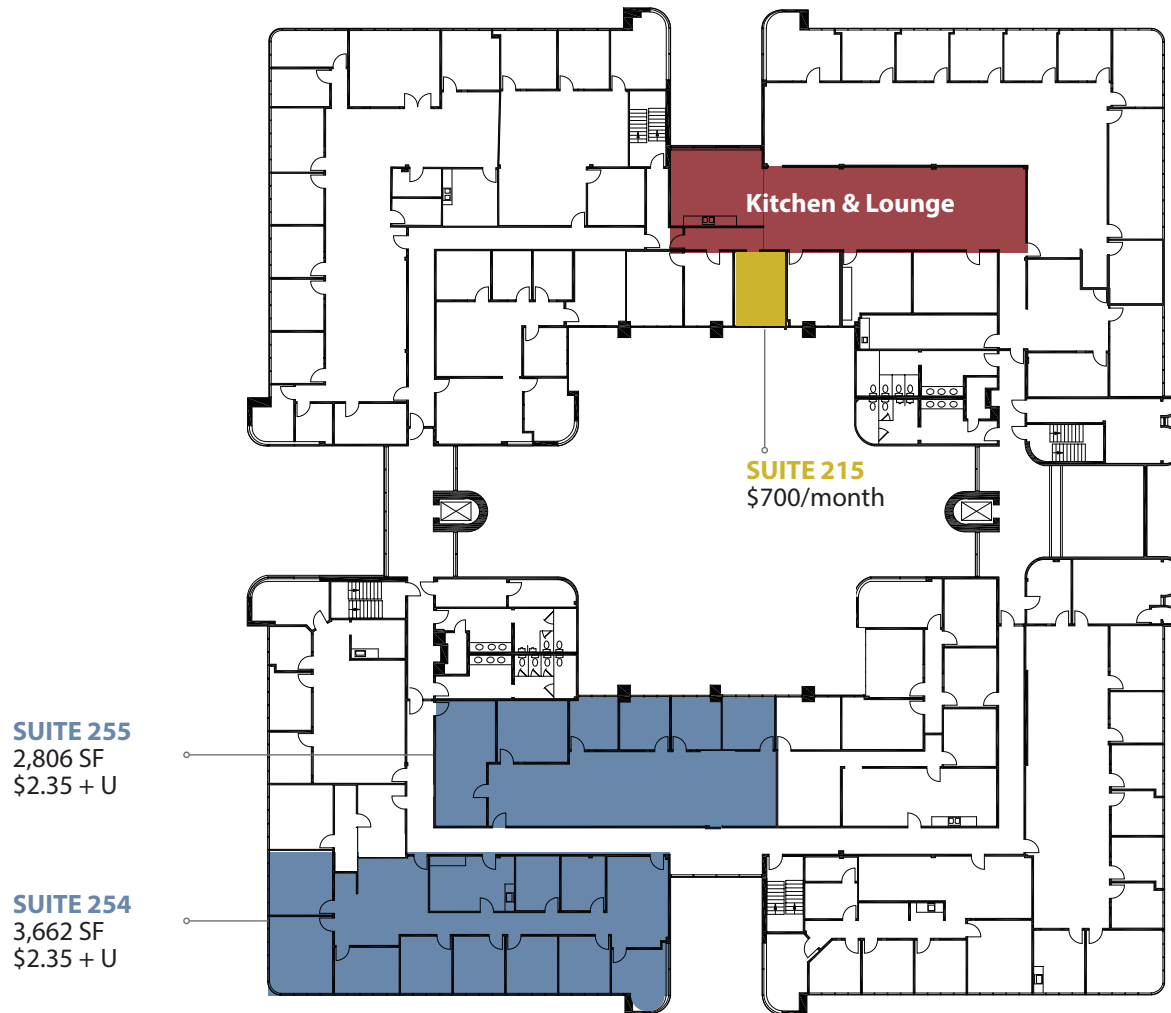

FOR LEASE

SECOND FLOOR

SORRENTO RIDGE CORPORATE CENTER

7220 Trade St., San Diego, CA 92121

Matt Wickstrom
P: 858-252-0852
M: 858-353-6600

E: matt@tappancorp.com
O: 949-597-0200

www.TappanCorp.com