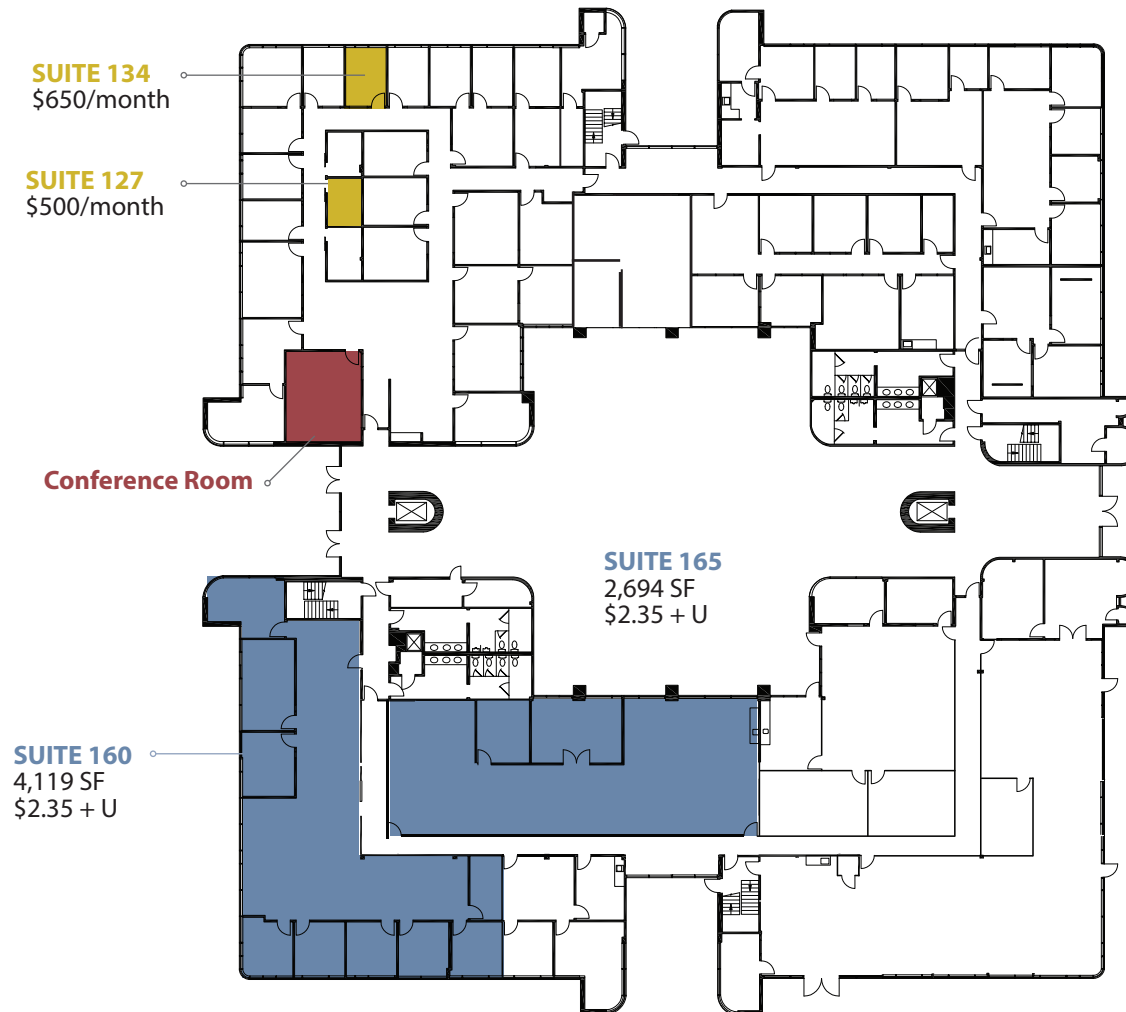

FOR LEASE

FIRST FLOOR

SORRENTO RIDGE CORPORATE CENTER

7220 Trade St., San Diego, CA 92121

Matt Wickstrom
P: 858-252-0852
M: 858-353-6600

E: matt@tappancorp.com
O: 949-597-0200

www.TappanCorp.com